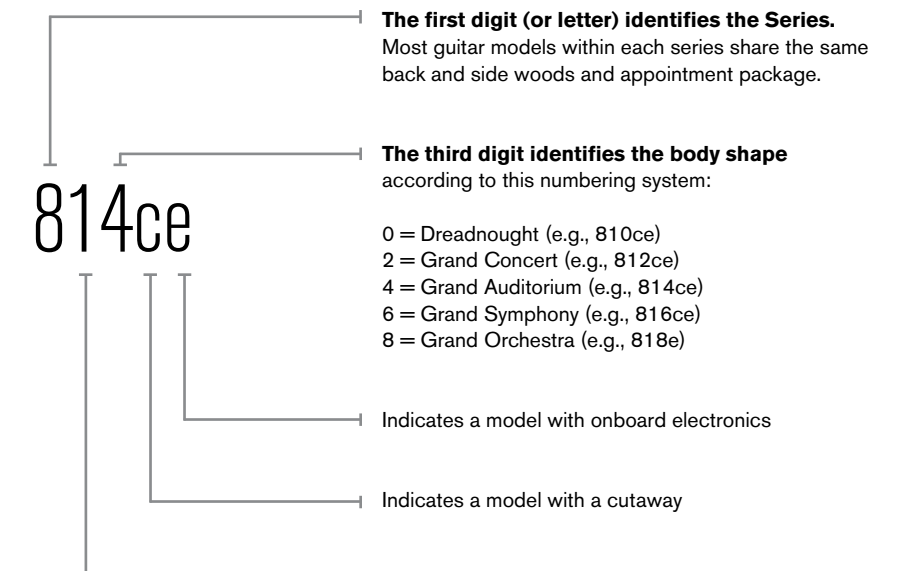

2016 PRICE LIST & SPECIFICATIONS

U.S. Manufacturer's Suggested Retail Prices
Effective January 1, 2016
taylorguitars.com

Contents

Models by Series / Pricing	4
Custom Program	8
Dimensions by Shape	9
Standard Model Options	10
Specifications	11

Most models are organized by series, featuring the 100 through 900 Series along with our Presentation (PS) and Koa (K) Series. **Here's how our numbering system works:**

The second digit typically indicates whether the guitar is a 6-string (1) or a 12-string (5). For example, a 12-string Grand Symphony in the 800 Series would be an 856ce. **The second digit can also identify a model that features a hardwood top (2).** For example, within the Taylor Koa (K) Series, the K22ce is a six-string Grand Concert with a koa top. If it's a 12-string with a hardwood top, 6 is used instead of 5. (A 12-string koa/spruce GS would be a K56ce; with a koa top it becomes a K66ce.)

Dimensions by Shape

	GC	GA	GS	DN	GO	GS MINI	BABY	BIG BABY	T5	T5z	T3
Overall Length											
6-String	40 1/2"	41"	41"	41"	41 5/8"	35 5/8"	33 3/4"	40 1/4"	40 3/4"	38 5/16"	41 3/16"
12-String	–	41 7/8"	41 7/8"	41 7/8"	42 1/2"	–	–	–	–	40 3/16"	–
Body Length	19 1/2"	20"	20"	20"	20 5/8"	17 5/8"	15 3/4"	19 1/2"	20"	18 1/8"	20"
Body Width	15"	16"	16 1/4"	16"	16 3/4"	14 3/8"	12 1/2"	15"	16"	14 1/16"	16"
Body Depth	4 3/8"	4 5/8"	4 5/8"	4 5/8"	5"	4 7/16"	3 3/8"	4"	2 1/3"	2 1/4"	2 1/3"
Scale Length	25 1/2"	25 1/2"	25 1/2"	25 1/2"	25 1/2"	23 1/2"	22 3/4"	25 1/2"	24 7/8"	24 7/8"	24 7/8"
	24 7/8"	24 7/8"	24 7/8"	24 7/8"	–	–	–	–	–	–	–
	–	–	27**	27**	–	–	–	–	–	–	–
Frets	20**	20	20***	20***	20	20	19	20	21	21	21
Neck Width											
6-String	1 3/4"	1 3/4"	1 3/4"	1 3/4"	1 3/4"	1 11/16"	1 11/16"	1 11/16"	1 11/16"	1 11/16"	1 11/16"
12-String & Nylon	1 7/8"	1 7/8"	1 7/8"	1 7/8"	1 7/8"	–	–	–	–	1 11/16"	–
100/200 Series 6-String	–	1 11/16"	–	1 11/16"	–	–	–	–	–	–	–